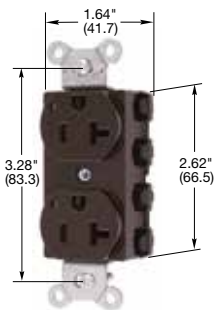

15 and 20 Ampere, 125 Volts

SNAP5362L

Dimensions in Inches (mm)

SNAPConnect® Extra Heavy Duty Receptacles

Duplex